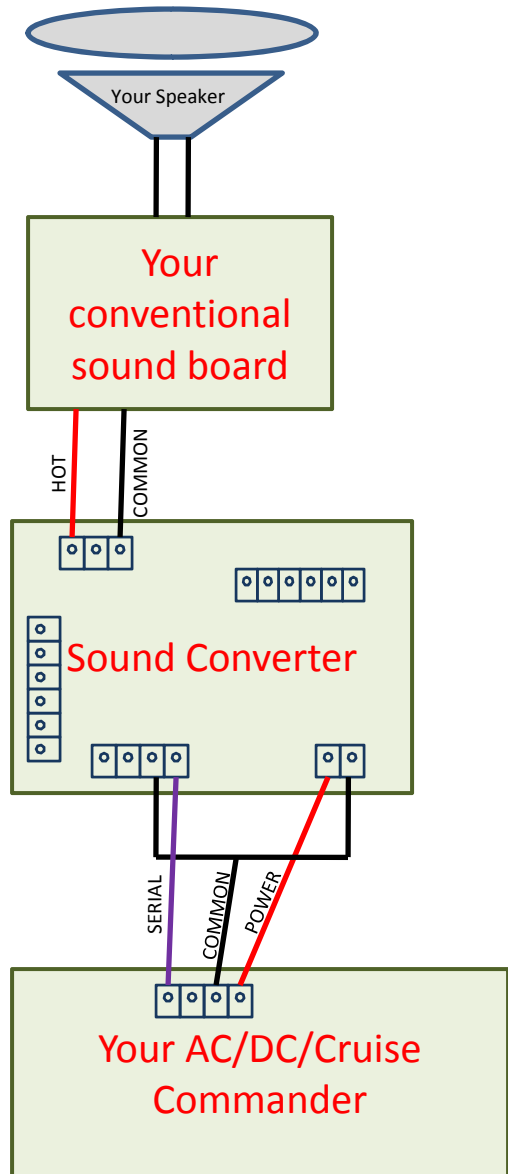

# Sound Converter

The Sound Converter lets you use your conventional sound board with a new TMCC installation.

You will be able to operate your conventional sound board from your TMCC controller.

\*Note: Diesel ramp up/down not supported