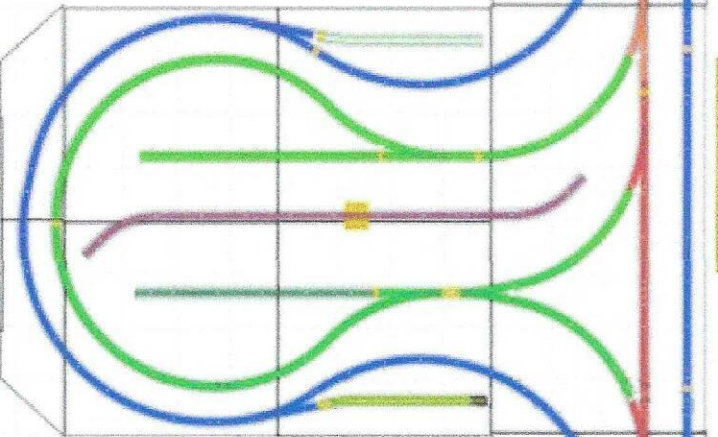

Shelf Rows 12'

LIGHTS WON'T SWITCH
(INSTALLED WITH FIXED VOLTAGE)

Controls

Shelf Rows 8'

WORK WELL
(4 CLOSE BY)

Work
Desk

EAST
SIDE
OF
LAYOUT

WEST
SIDE
OF
LAYOUT