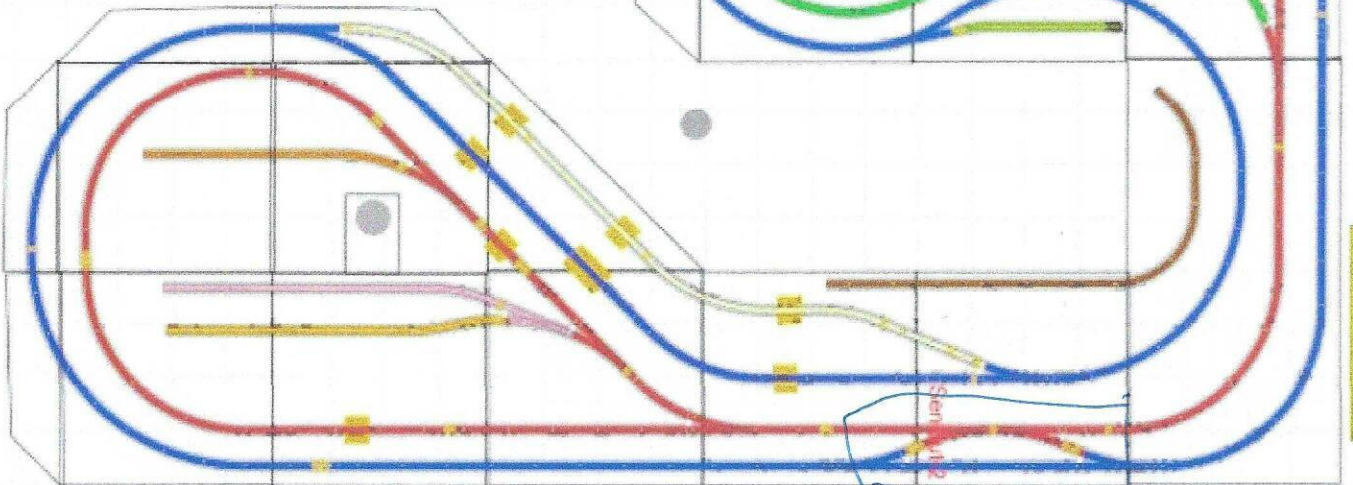

Shelf Rows 12'

LIGHTS WON'T SWITCH
(INSTALLED WITH FIXED VOLTAGE)

Controls

Shelf Rows 8'

WORK WELL
(4 CLOSE BY)

Work
Desk

EAST
SIDE
OF
LAYOUT

WEST
SIDE
OF
LAYOUT