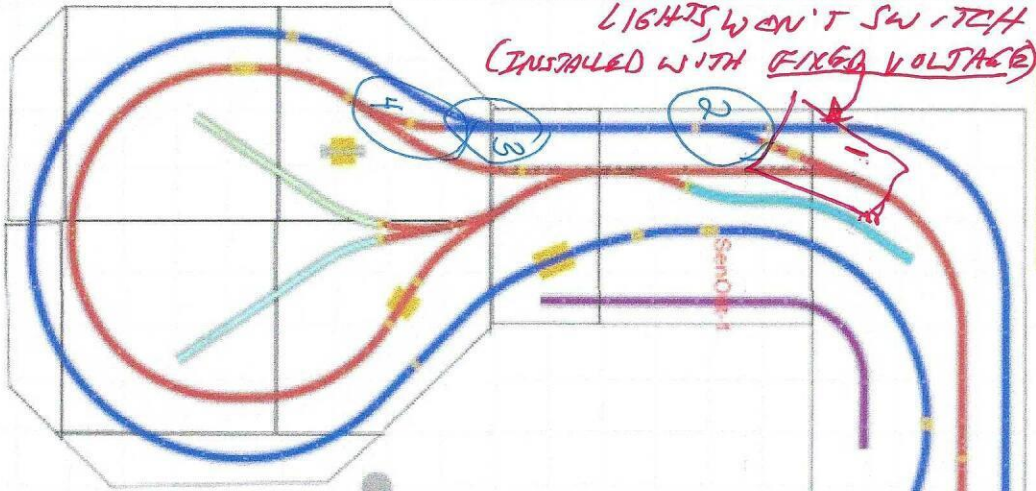

Shelf Rows 12'

LIGHTS WON'T SWITCH
(INSTALLED WITH FIXED VOLTAGE)

Controls

Shelf Rows 8'

WORK WELL
(4 CLOSE BY)

Work
Desk

EAST
SIDE
OF
LAYOUT

WEST
SIDE
OF
LAYOUT