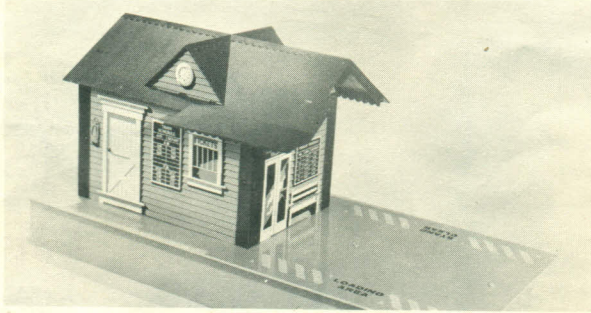

# Mighty Casey Ride'Em Railroad Accessories

NOT AVAILABLE

ORE CAR No. 7527  
Manual dumping bucket pivots right or left.  
Pack: 4 per carton Weight: 17 lbs.

CABOOSE No. 7526  
Removable roof provides added value  
Pack: 4 per carton Weight: 15 lbs.

PASSENGER CAR No. 7504  
Pack: 4 per carton Weight: 14 lbs.

GONDOLA CAR No. 7503  
Pack: 4 per carton Weight: 8 lbs.

BOX CAR No. 7502  
Pack: 4 per carton Weight: 14 lbs.

RECHARGEABLE REPLACEMENT BATTERY No. 7513  
Pack: 4 per carton Weight: 21 lbs.

RIGHT AND LEFT SWITCH TRACK No. 7524  
Manual operation, 2 position, non  
derailing, self setting, consists of one  
right and one left switch track.  
Pack: 6 per carton Weight: 16 lbs.

CROSSOVER TRACK No. 7508  
Pack: 4 per carton Weight: 8 lbs.

STRAIGHT TRACK No. 7510  
25½" long  
Pack: 24 per carton Weight: 20 lbs.

CURVED TRACK No. 7517  
25½" long  
Pack: 12 per carton Weight: 12 lbs.