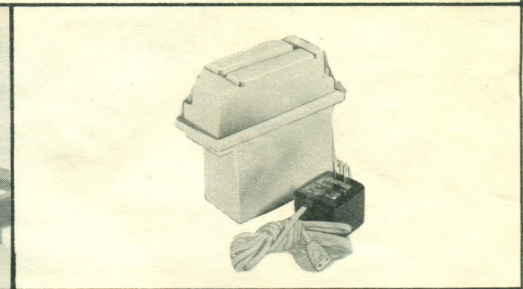

# Mighty Casey Ride'Em Railroad Accessories

NOT AVAILABLE

ORE CAR No. 7527  
Manual dumping bucket pivots right or left.  
Pack: 4 per carton Weight: 17 lbs.

CABOOSE No. 7526  
Removable roof provides added value  
Pack: 4 per carton Weight: 15 lbs.

PASSENGER CAR No. 7504  
Pack: 4 per carton Weight: 14 lbs.

GONDOLA CAR No. 7503  
Pack: 4 per carton Weight: 8 lbs.

BOX CAR No. 7502  
Pack: 4 per carton Weight: 14 lbs.

RECHARGEABLE REPLACEMENT BATTERY No. 7513  
Pack: 4 per carton Weight: 21 lbs.

RIGHT AND LEFT SWITCH TRACK No. 7524  
Manual operation, 2 position, non  
derailing, self setting, consists of one  
right and one left switch track.  
Pack: 6 per carton Weight: 16 lbs.

CROSSOVER TRACK No. 7508  
Pack: 4 per carton Weight: 8 lbs.