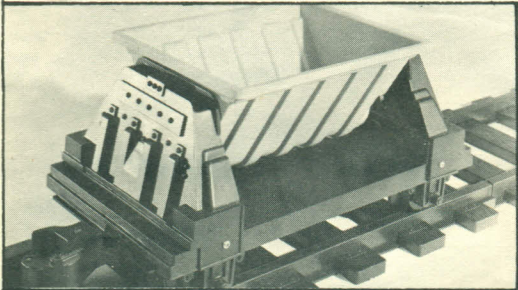

# Mighty Casey Ride'Em Railroad Accessories

NOT AVAILABLE

ORE CAR No. 7527  
Manual dumping bucket pivots right or left.  
Pack: 4 per carton Weight: 17 lbs.

CABOOSE No. 7526  
Removable roof provides added value  
Pack: 4 per carton Weight: 15 lbs.

PASSENGER CAR No. 7504  
Pack: 4 per carton Weight: 14 lbs.

GONDOLA CAR No. 7503  
Pack: 4 per carton Weight: 8 lbs.

BOX CAR No. 7502  
Pack: 4 per carton Weight: 14 lbs.

RECHARGEABLE REPLACEMENT BATTERY No. 7513  
Pack: 4 per carton Weight: 21 lbs.

RIGHT AND LEFT SWITCH TRACK No. 7524  
Manual operation, 2 position, non  
derailing, self setting, consists of one  
right and one left switch track.  
Pack: 6 per carton Weight: 16 lbs.

CROSSOVER TRACK No. 7508  
Pack: 4 per carton Weight: 8 lbs.

STRAIGHT TRACK No. 7510  
25½" long  
Pack: 24 per carton Weight: 20 lbs.

CURVED TRACK No. 7517  
25½" long  
Pack: 12 per carton Weight: 12 lbs.