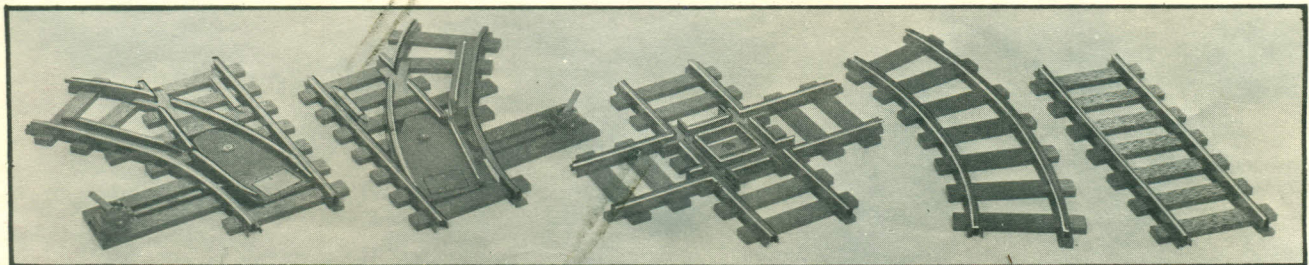

# Mighty Casey Ride'Em Railroad Accessories

NOT AVAILABLE

ORE CAR No. 7527  
Manual dumping bucket pivots right or left.  
Pack: 4 per carton Weight: 17 lbs.

CABOOSE No. 7526  
Removable roof provides added value  
Pack: 4 per carton Weight: 15 lbs.

PASSENGER CAR No. 7504  
Pack: 4 per carton Weight: 14 lbs.

GONDOLA CAR No. 7503  
Pack: 4 per carton Weight: 8 lbs.

BOX CAR No. 7502  
Pack: 4 per carton Weight: 14 lbs.

RECHARGEABLE REPLACEMENT BATTERY No. 7513  
Pack: 4 per carton Weight: 21 lbs.

RIGHT AND LEFT SWITCH TRACK No. 7524  
Manual operation, 2 position, non  
derailing, self setting, consists of one  
right and one left switch track.  
Pack: 6 per carton Weight: 16 lbs.

CROSSOVER TRACK No. 7508  
Pack: 4 per carton Weight: 8 lbs.

STRAIGHT TRACK No. 7510  
25½" long  
Pack: 24 per carton Weight: 20 lbs.

CURVED TRACK No. 7517  
25½" long  
Pack: 12 per carton Weight: 12 lbs.