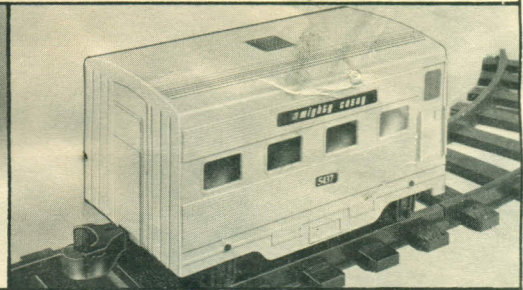

# Mighty Casey Ride'Em Railroad Accessories

NOT AVAILABLE

ORE CAR No. 7527  
Manual dumping bucket pivots right or left.  
Pack: 4 per carton Weight: 17 lbs.

CABOOSE No. 7526  
Removable roof provides added value  
Pack: 4 per carton Weight: 15 lbs.

PASSENGER CAR No. 7504  
Pack: 4 per carton Weight: 14 lbs.

GONDOLA CAR No. 7503  
Pack: 4 per carton Weight: 8 lbs.

BOX CAR No. 7502  
Pack: 4 per carton Weight: 14 lbs.

RECHARGEABLE REPLACEMENT BATTERY No. 7513  
Pack: 4 per carton Weight: 21 lbs.

RIGHT AND LEFT SWITCH TRACK No. 7524  
Manual operation, 2 position, non  
derailing, self setting, consists of one  
right and one left switch track.  
Pack: 6 per carton Weight: 16 lbs.

CROSSOVER TRACK No. 7508  
Pack: 4 per carton Weight: 8 lbs.