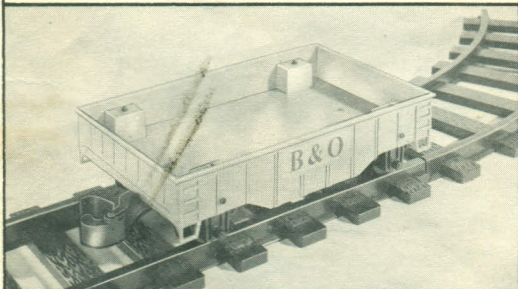

# Mighty Casey Ride'Em Railroad Accessories

NOT AVAILABLE

ORE CAR No. 7527  
Manual dumping bucket pivots right or left.  
Pack: 4 per carton Weight: 17 lbs.

CABOOSE No. 7526  
Removable roof provides added value  
Pack: 4 per carton Weight: 15 lbs.

PASSENGER CAR No. 7504  
Pack: 4 per carton Weight: 14 lbs.

GONDOLA CAR No. 7503  
Pack: 4 per carton Weight: 8 lbs.

BOX CAR No. 7502  
Pack: 4 per carton Weight: 14 lbs.

RECHARGEABLE REPLACEMENT BATTERY No. 7513  
Pack: 4 per carton Weight: 21 lbs.

RIGHT AND LEFT SWITCH TRACK No. 7524  
Manual operation, 2 position, non  
derailing, self setting, consists of one  
right and one left switch track.  
Pack: 6 per carton Weight: 16 lbs.

CROSSOVER TRACK No. 7508  
Pack: 4 per carton Weight: 8 lbs.

STRAIGHT TRACK No. 7510  
25½" long  
Pack: 24 per carton Weight: 20 lbs.

CURVED TRACK No. 7517  
25½" long  
Pack: 12 per carton Weight: 12 lbs.