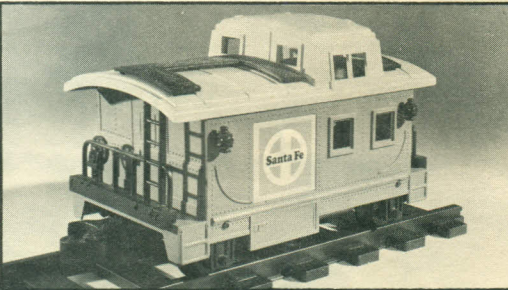

# Mighty Casey Ride'Em Railroad Accessories

NOT AVAILABLE

ORE CAR No. 7527  
Manual dumping bucket pivots right or left.  
Pack: 4 per carton Weight: 17 lbs.

CABOOSE No. 7526  
Removable roof provides added value  
Pack: 4 per carton Weight: 15 lbs.

PASSENGER CAR No. 7504  
Pack: 4 per carton Weight: 14 lbs.

GONDOLA CAR No. 7503  
Pack: 4 per carton Weight: 8 lbs.

BOX CAR No. 7502  
Pack: 4 per carton Weight: 14 lbs.

RECHARGEABLE REPLACEMENT BATTERY No. 7513  
Pack: 4 per carton Weight: 21 lbs.

RIGHT AND LEFT SWITCH TRACK No. 7524  
Manual operation, 2 position, non  
derailing, self setting, consists of one  
right and one left switch track.  
Pack: 6 per carton Weight: 16 lbs.

CROSSOVER TRACK No. 7508  
Pack: 4 per carton Weight: 8 lbs.

STRAIGHT TRACK No. 7510  
25½" long  
Pack: 24 per carton Weight: 20 lbs.

CURVED TRACK No. 7517  
25½" long  
Pack: 12 per carton Weight: 12 lbs.