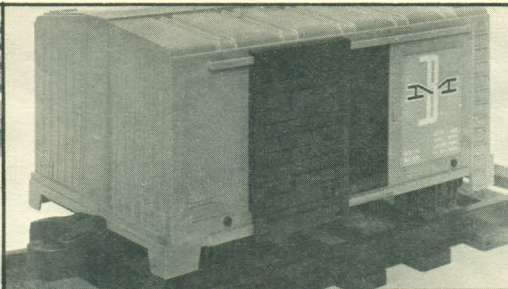

# Mighty Casey Ride'Em Railroad Accessories

NOT AVAILABLE

ORE CAR No. 7527  
Manual dumping bucket pivots right or left.  
Pack: 4 per carton Weight: 17 lbs.

CABOOSE No. 7526  
Removable roof provides added value  
Pack: 4 per carton Weight: 15 lbs.

PASSENGER CAR No. 7504  
Pack: 4 per carton Weight: 14 lbs.

GONDOLA CAR No. 7503  
Pack: 4 per carton Weight: 8 lbs.

BOX CAR No. 7502  
Pack: 4 per carton Weight: 14 lbs.

RECHARGEABLE REPLACEMENT BATTERY No. 7513  
Pack: 4 per carton Weight: 21 lbs.

RIGHT AND LEFT SWITCH TRACK No. 7524  
Manual operation, 2 position, non  
derailing, self setting, consists of one  
right and one left switch track.  
Pack: 6 per carton Weight: 16 lbs.

CROSSOVER TRACK No. 7508  
Pack: 4 per carton Weight: 8 lbs.